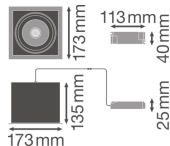

Specifications Ledvance LED Spot Square Tiltable Black-White 30W 2700lm 36D - 830 Warm White | Cutout 164mm

[View Product](#)

General Information

SKU	234255
EAN	4058075113923
Brand	Ledvance
Manufacturer Name	SP MULTI 1X30W/3000K FL WT/BK
Any Lamp all-in warranty	3 Years
Average Lifetime (h)	50000

Technical Information

Technology	LED Integrated
Wattage	30
Voltage (V)	220-240
Dimmable	Not Dimmable
Colour Code	830 Warm White
Colour temperature (Kelvin)	3000 Warm White
Colour Rendering (Ra)	80-89
Colour of Light	White
Light colour options	Single Color
Luminous Flux (Lumen)	2700
Luminous Efficacy (lm/W)	90
Beam Angle (degree)	36

Product Type Category LED spotlight

Fixture Information

Including bulb	Yes
Mounting Method	Recessed
Cut out (mm)	164x164
Installation Depth (mm)	250
IP-rating	IP20
Impact Protection (IK)	IK03 - 0.35 joule
Operating Temperature	-10 to +40
Housing	Aluminium
Colour of the Fixture	White
Emergency Lighting	No Emergency Unit
Power factor	>0.90
Tiltable	Yes
Series	SPOT MULTI

Dimensions

Length (mm)	173
Width (mm)	173
Height (mm)	135
Diameter (mm)	173

Why Any-lamp?

Sensor Information

 Order from the **largest lighting specialist** in Europe  **Customised** quotation
Type of sensor **No Sensor**